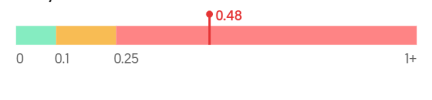

**LOAD TIME**

The time it takes for the page's main content to load. An ideal speed is less than 2.5 seconds.

**DESKTOP LOAD TIME**

**4.09 s** POOR  
familylawmiami.com

**INTERACTIVITY**

The total time that a page is blocked from responding to user input, such as mouse clicks, or screen taps. An ideal speed is less than 200 milliseconds.

**DESKTOP INTERACTIVITY**

**57.50 ms** GREAT  
familylawmiami.com

**VISUAL STABILITY**

How much your page layout shifts or jumps while it's loading. An ideal measurement is 0.1 or lower.

**DESKTOP VISUAL STABILITY**

**0.48** POOR  
familylawmiami.com

**LOAD TIME**

The time it takes for the page's main content to load. An ideal speed is less than 2.5 seconds.

**MOBILE LOAD TIME**

**7.19 s** POOR  
familylawmiami.com

**INTERACTIVITY**

The total time that a page is blocked from responding to user input, such as mouse clicks, or screen taps. An ideal speed is less than 200 milliseconds.

**MOBILE INTERACTIVITY**

**147.00 ms** GREAT  
familylawmiami.com