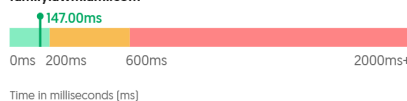

**LOAD TIME**

The time it takes for the page's main content to load. An ideal speed is less than 2.5 seconds.

**DESKTOP LOAD TIME**

**4.09 s** POOR  
familylawmiami.com

**INTERACTIVITY**

The total time that a page is blocked from responding to user input, such as mouse clicks, or screen taps. An ideal speed is less than 200 milliseconds.

**DESKTOP INTERACTIVITY**

**57.50 ms** GREAT  
familylawmiami.com

**VISUAL STABILITY**

How much your page layout shifts or jumps while it's loading. An ideal measurement is 0.1 or lower.

**DESKTOP VISUAL STABILITY**

**0.48** POOR  
familylawmiami.com

**LOAD TIME**

The time it takes for the page's main content to load. An ideal speed is less than 2.5 seconds.

**MOBILE LOAD TIME**

**7.19 s** POOR  
familylawmiami.com

**INTERACTIVITY**

The total time that a page is blocked from responding to user input, such as mouse clicks, or screen taps. An ideal speed is less than 200 milliseconds.

**MOBILE INTERACTIVITY**

**147.00 ms** GREAT  
familylawmiami.com