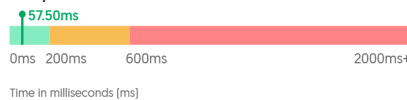

**59**

**TOP SEO ISSUES**

- 7 pages have a low word count
- 2 pages with duplicate <title> tags
- 3 pages are blocked from appearing in search engines

**SITE SPEED**

A fast site and smooth user experience are crucial to your SEO health. Based on real visitor experiences on your site in the last 28 days, we've broken down how fast your pages loaded, how long visitors waited while interacting with your pages, and how shaky your pages were when they loaded.

**LOAD TIME**

The time it takes for the page's main content to load. An ideal speed is less than 2.5 seconds.

**DESKTOP LOAD TIME**

**4.09 s** POOR  
familylawmiami.com

**INTERACTIVITY**

The total time that a page is blocked from responding to user input, such as mouse clicks, or screen taps. An ideal speed is less than 200 milliseconds.

**DESKTOP INTERACTIVITY**

**57.50 ms** GREAT  
familylawmiami.com

**VISUAL STABILITY**

How much your page layout shifts or jumps while it's loading. An ideal measurement is 0.1 or lower.

**DESKTOP VISUAL STABILITY**

The total time that a page is blocked from responding to user input, such as mouse clicks, or screen taps. An ideal speed is less than 200 milliseconds.

**MOBILE INTERACTIVITY**

**147.00 ms** GREAT  
familylawmiami.com