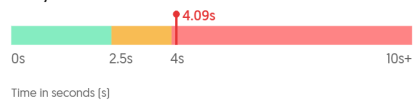

**PAGES DISCOVERED**

**155**

We've crawled **152** pages and found **3** blocked pages for a total of **155** pages discovered.

**PAGE STATUS**

Successful	138
Redirected	13
Broken	1
Blocked	3

**SEO ISSUES DISCOVERED**

**59**

**TOP SEO ISSUES**

- 7 pages have a low word count
- 2 pages with duplicate <title> tags
- 3 pages are blocked from appearing in search engines

**SITE SPEED**

A fast site and smooth user experience are crucial to your SEO health. Based on real visitor experiences on your site in the last 28 days, we've broken down how fast your pages loaded, how long visitors waited while interacting with your pages, and how shaky your pages were when they loaded.

**LOAD TIME**

The time it takes for the page's main content to load. An ideal speed is less than 2.5 seconds.

**DESKTOP LOAD TIME**

**4.09 s** POOR  
familylawmiami.com

**INTERACTIVITY**

The total time that a page is blocked from responding to user input, such as mouse clicks, or screen taps. An ideal speed is less than 200 milliseconds.

**DESKTOP INTERACTIVITY**

**57.50 ms** GREAT  
familylawmiami.com

**VISUAL STABILITY**

How much your page layout shifts or jumps while it's loading. An ideal measurement is 0.1 or lower.

**DESKTOP VISUAL STABILITY**