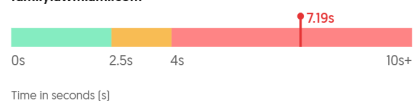

**DESKTOP INTERACTIVITY**

**57.50 ms** GREAT  
familylawmiami.com

**VISUAL STABILITY**

How much your page layout shifts or jumps while it's loading. An ideal measurement is 0.1 or lower.

**DESKTOP VISUAL STABILITY**

**0.48** POOR  
familylawmiami.com

**LOAD TIME**

The time it takes for the page's main content to load. An ideal speed is less than 2.5 seconds.

**MOBILE LOAD TIME**

**7.19 s** POOR  
familylawmiami.com

**INTERACTIVITY**

The total time that a page is blocked from responding to user input, such as mouse clicks, or screen taps. An ideal speed is less than 200 milliseconds.

**MOBILE INTERACTIVITY**

**147.00 ms** GREAT  
familylawmiami.com